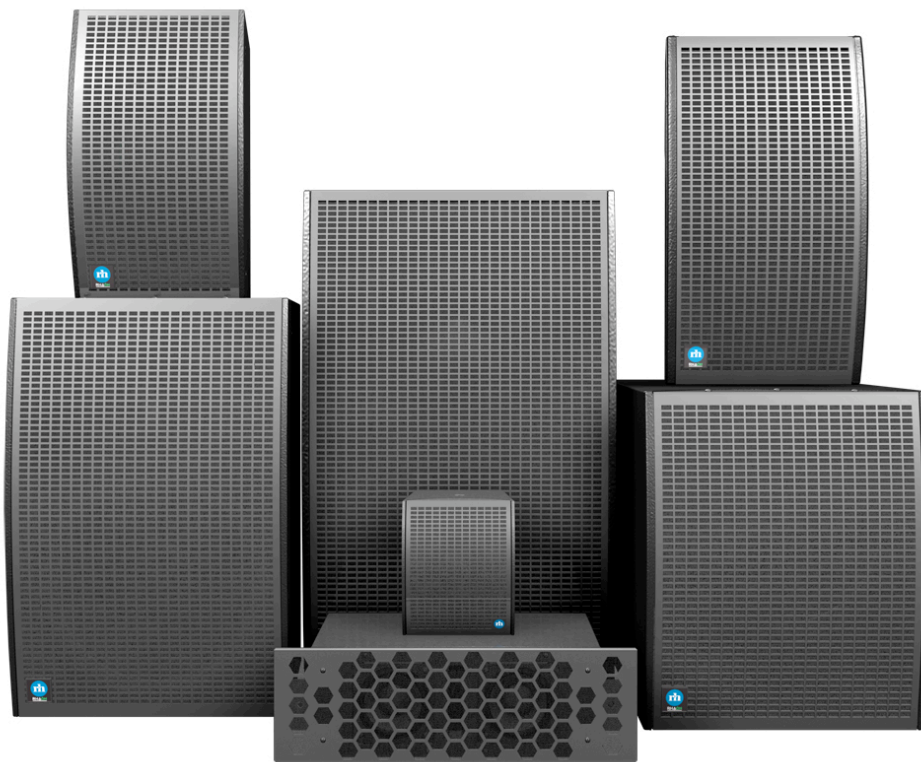

## Renkus-Heinz Expands Sygma Line with New Products, New Options

PLASA08 sees the international launch of two new additions to the Sygma Line from Renkus-Heinz – a range designed for flexibility and outstanding performance in a broad range of professional audio applications.

New for PLASA08 is the SG/SGX12S subwoofer. The extensive Sygma development process makes this compact 12-inch vented subwoofer an exceptional combination of high performance and superior value – the right choice to add low frequency punch to any Sygma system. Multiple versions are available: the externally powered SGX12S, the SG12S-2 with a 200 Watt digital amplifier, and the SG12S-5 with 500 Watts of integrated Class D amplification.

The two self-powered versions are also available RHAON-Empowered – the SG12S-2R and SG12S-5R, both with built-in RHAON (Renkus-Heinz Audio Operations Network). All versions are capable of at least 128 dB SPL from 60 to 120 Hz.

# PRESS RELEASE

Page 2 of 2

The Sygma Line now makes it easier to choose the best coverage pattern with expanded Complex Conic horn options. The SG/SGX121 is available with either a 120° x 60° or a 90° x 60° Complex Conic horn. 60° x 40° and 90° x 40° Complex Conic horns are available for the SG/SGX151. Complex Conic horns can be rotated in the enclosure for wide or deep coverage patterns using either vertical or horizontal mounting.